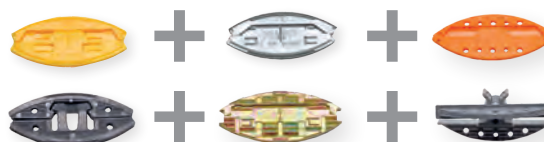

each Pack only **\$10-\$15**
also includes Shipping!

- | 28 Sample Packs
- | more possibilities
- | smaller quantities

All 28 Sample Packs are available online!

\$10  **SUNNY Pack**
10 pairs | Ko53/SP

\$10  **SILVER Pack**
6 pairs | Ko49/SP

\$10  **CHAMP Pack**
10 pairs | Ko23/SP

\$12  **CHICO Pack**
4 pairs | Ko30/SP

\$10  **METAL Pack**
4 pairs | Ko26/SP

\$10  **FAST Pack**
10 pairs | Ko58/SP

\$10  **CLIPS Pack**
6 pairs | Ko54/SP

\$10  **ZIPBOLT Fastfit Pack**
10 pcs | Z339/SP

\$12 **BISCUIT Connector Pack**
Ko23/SPMIX | 2 pairs SUNNY, 2 pairs SILVER,
2 pairs CHAMP, 2 sets METAL, 2 pairs FAST, 2 pairs CLIPS

\$12 **KOMBI Set Pack**
K614/SPMIX | 4 pcs KOMBI Hook Connector Pack,
4 pcs KOMBI Knock-in Bracket Pack